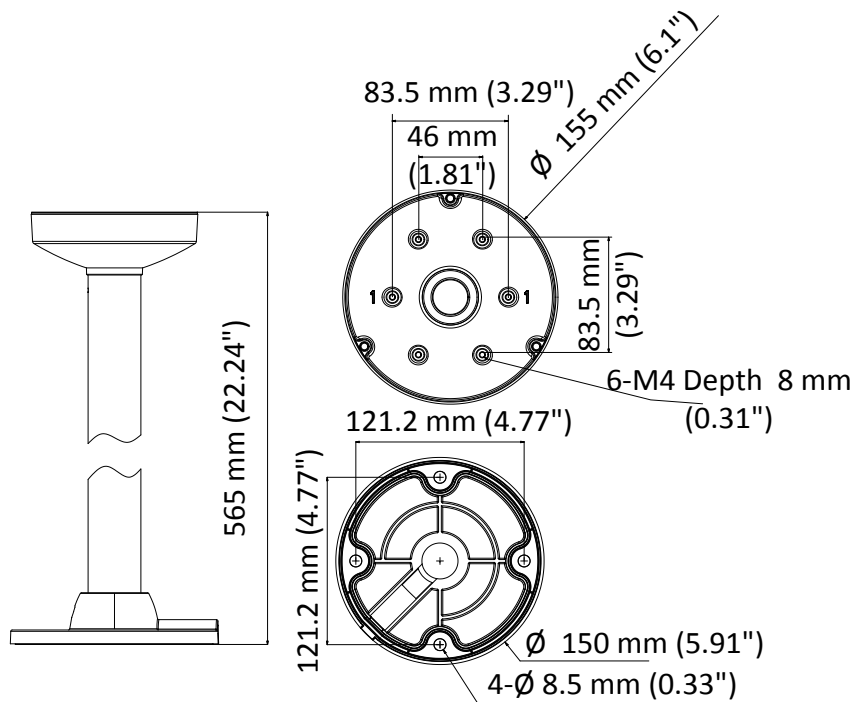

DS-1471ZJ-155

Pendant Mount for Dome Camera

Feature

- Aluminum alloy with surface spray treatment
- Waterproof design

Dimension

Available Model

DS-1471ZJ-155

Parameter

Model	DS-1471ZJ-155
Parameters	Pendant Mount for Dome Camera
Appearance	Hikvision White
Material	Aluminum Alloy
Dimension	∅ 155 mm × 565 mm (6.1" × 22.24")
Weight	650 g (1.4 lb.)

Note

- The mount should be installed on the flat surface.
- Waterproof rubber is necessary for the outdoor application.
- The wall must be capable of supporting at least 3 times as much as the total weight of the camera and the mount.
- The mount's maximum load capacity is 3 Kg (6.6 lb.).