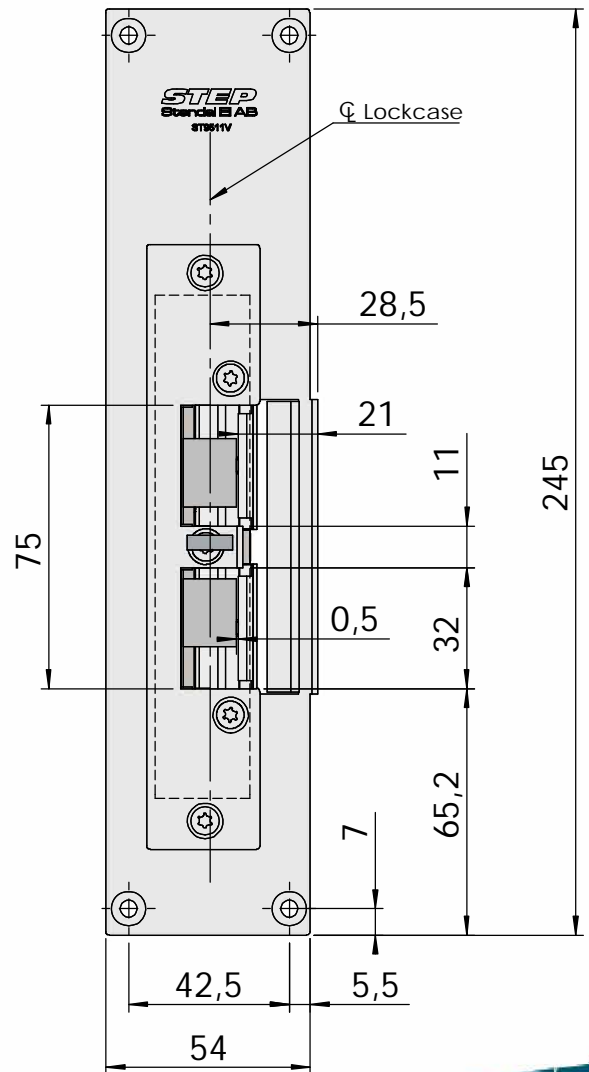

Montering för Modul

This document shall not be copied without owners written allowance and its content shall not be exposed for third part nor be used for unauthorized purpose.

Owner Stendals EI AB	Title/Description STEP 92 med plan stolpe plös 21mm Montering för Modul
	Drawing no. ST9511V Scale 1:2