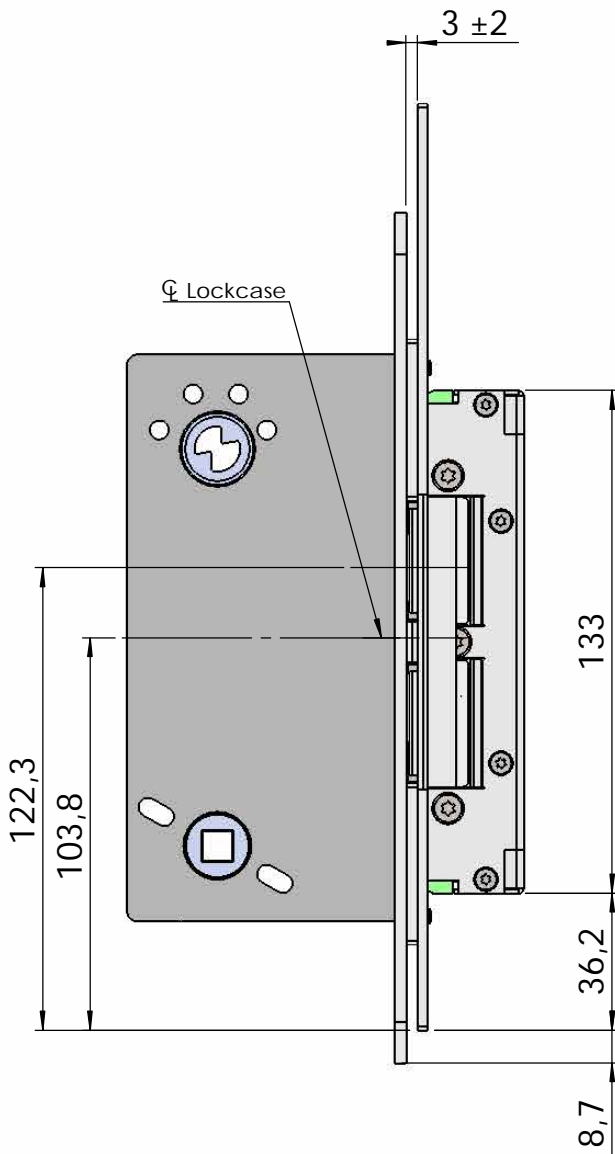

Montering för Modul

This document shall not be copied without owners written allowance and its content shall not be exposed for third part nor be used for unauthorized purpose.

Owner Stendals EI AB	Title/Description STEP 92 med plan stolpe plös 21mm Montering för Modul
	Drawing no. ST9511V Scale 1:2