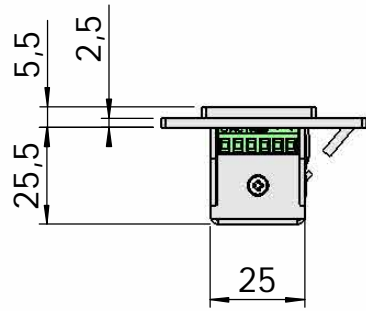

Montering för Modul

This document shall not be copied without owners written allowance and its content shall not be exposed for third part nor be used for unauthorized purpose.

Owner Stendals EI AB	Title/Description STEP 92 med plan stolpe plös 21mm Montering för Modul
	Drawing no. ST9511V Scale 1:2