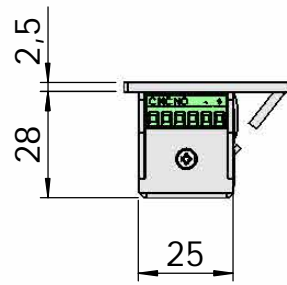

# Montering för Modul

This document shall not be copied without owners written allowance and its content shall not be exposed for third part nor be used for unauthorized purpose.

Owner <b>Stendals EI AB</b>	Title/Description <b>STEP 92 med plan stolpe plös 20mm Montering för Modul</b>
Drawing no. <b>ST9504V</b>	Scale <b>1:2</b>