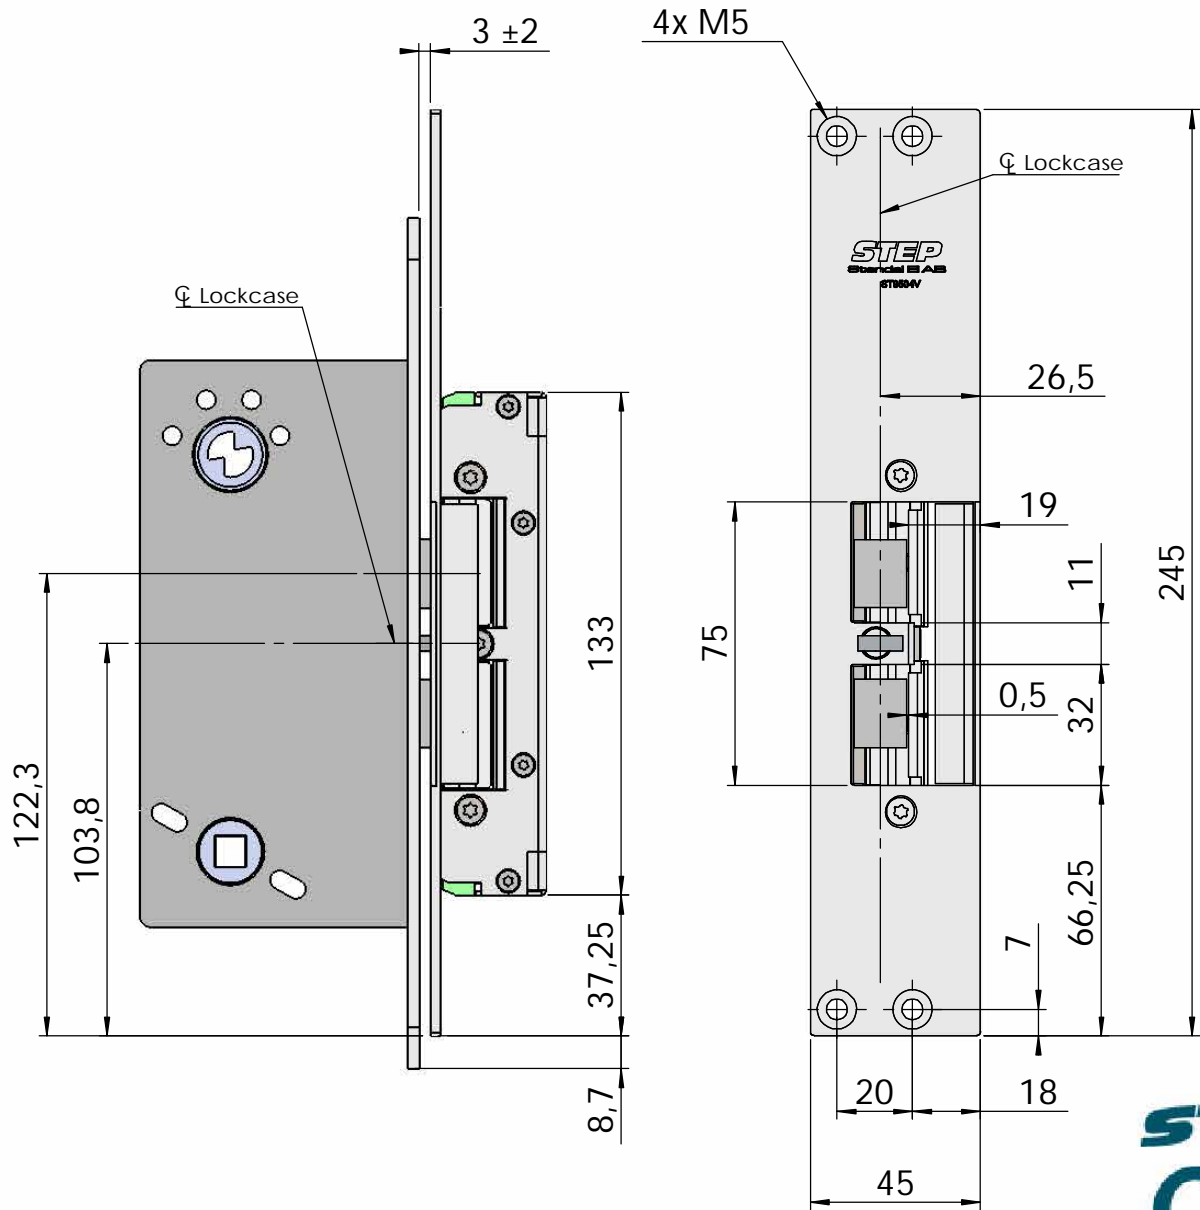

# Montering för Modul

This document shall not be copied without owners written allowance and its content shall not be exposed for third part nor be used for unauthorized purpose.

Owner <b>Stendals EI AB</b>	Title/Description <b>STEP 92 med plan stolpe plös 20mm Montering för Modul</b>
Drawing no. <b>ST9504V</b>	Scale <b>1:2</b>